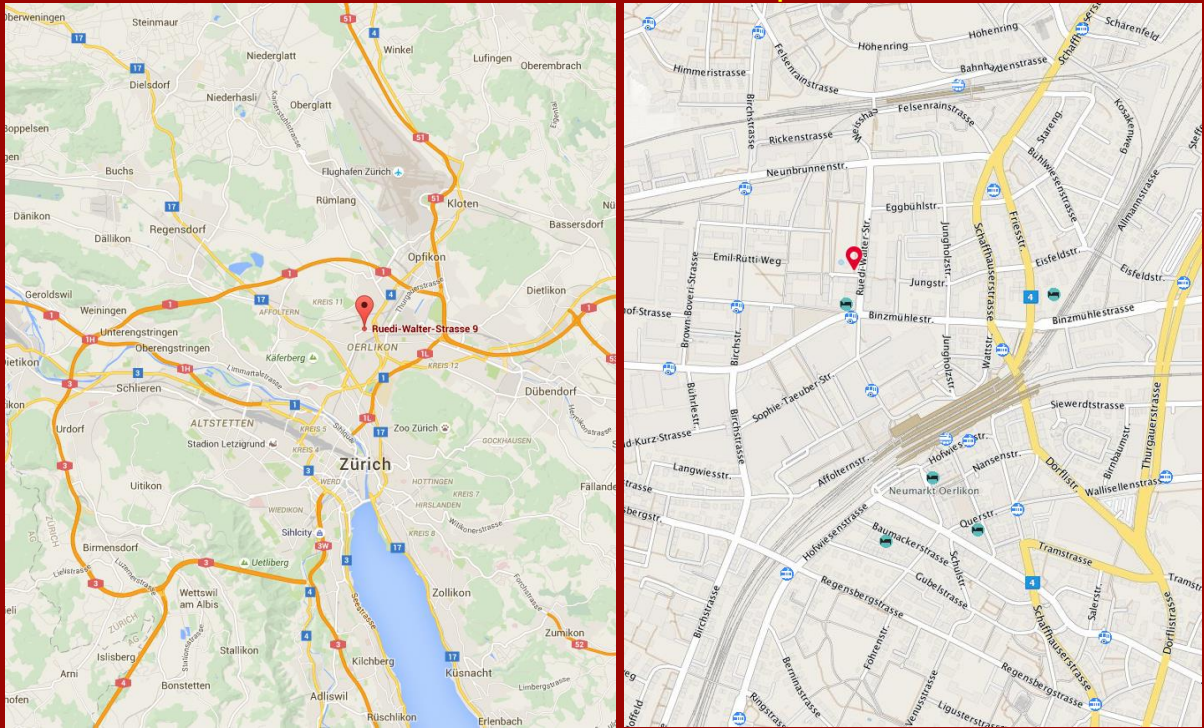

### The 3<sup>rd</sup> Swiss Golf Croquet Mixed Doubles Open Championship to be held in Zurich on the weekend of 25th and 26th June 2016

The ever growing popularity of this unique tournament in Europe, has encouraged us to move the tournament to Wahlepark, Ruedi-Walterstrasse 9, 8050 Zurich- Oerlikon, which is located next to the Meriot Zurich Nord Hotel. The spaciousness of this park makes it possible to set up two fields, allowing us to fix the number of teams participating to a maximum of 14.

# The location of Wahlenpark